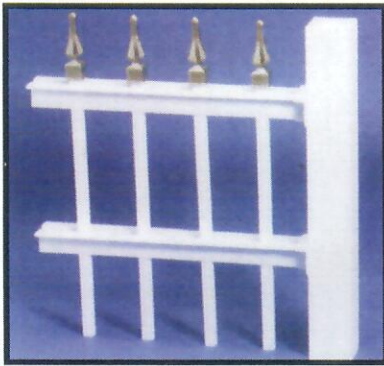

Style-Rite guarantees its finish under normal conditions from flaking, cracking or peeling for 20 years. No other fence will do so much to enhance the beauty of your home, pool or yard.

Gate kits available.
Rail-sections not included with gate kit.

Colors Available

Sizes Available

2 ft. to 8 ft. lengths and
48", 60", 72" heights
 $\frac{3}{4}$ " x $\frac{1}{2}$ " pickets on 4" centers
Custom heights available.

Posts

$2\frac{3}{4}$ " x $2\frac{3}{4}$ "
Height recommended
36" longer than
fence height

Straight Connectors

4-diecast Aluminum connectors.
8-Self Tapping Stainless steel screws
1 pkg. needed for each fence section

Pitched Connectors

Available for applications on
sloped terrains

Finials

All finials and ball caps also available in gold.

Majestic

Imperial

Ball Cap
Available for posts.

**All Aluminum extrusions are alloy 6005-T5
which gives this fencing the strength of steel without the rust.**

SR Designer Fence 2pg 2008.indd

STYLE-RITE Industries