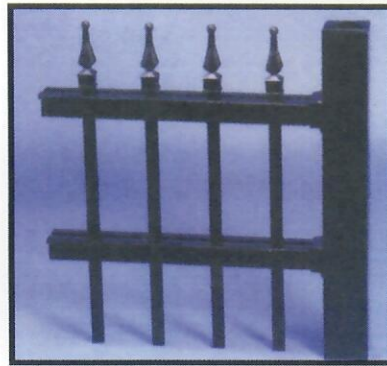

Style-Rite guarantees its finish under normal conditions from flaking, cracking or peeling for 20 years. No other fence will do so much to enhance the beauty of your home, pool or yard.

Gate kits available.
Rail-sections not included with gate kit.

Colors Available

Sizes Available

2 ft. to 8 ft. lengths and
48", 60", 72" heights
 $\frac{3}{4}$ " x $\frac{1}{2}$ " pickets on 4" centers
Custom heights available.

Posts

$2\frac{3}{4}$ " x $2\frac{3}{4}$ "
Height recommended
36" longer than
fence height

Straight Connectors

4-diecast Aluminum connectors.
8-Self Tapping Stainless steel screws
1 pkg. needed for each fence section

Pitched Connectors

Available for applications on
sloped terrains

Finials

All finials and ball caps also available in gold.

Majestic

Imperial

Ball Cap
Available for posts.

**All Aluminum extrusions are alloy 6005-T5
which gives this fencing the strength of steel without the rust.**

SR Designer Fence 2pg 2008.indd

STYLE-RITE Industries